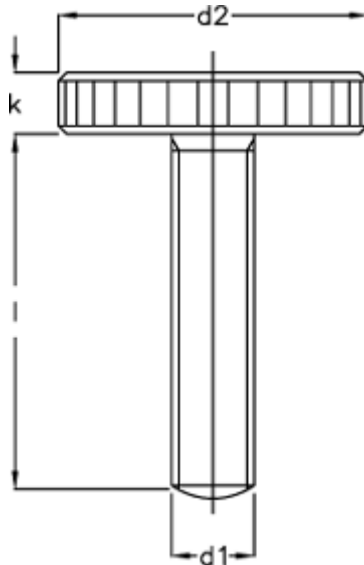

Article number: 20701585

Description: E+G Flat knurled thumb screw DIN 653-M3-8

Measures

d1 = M3

d2 = 12

K = 2.5

Length l = 8